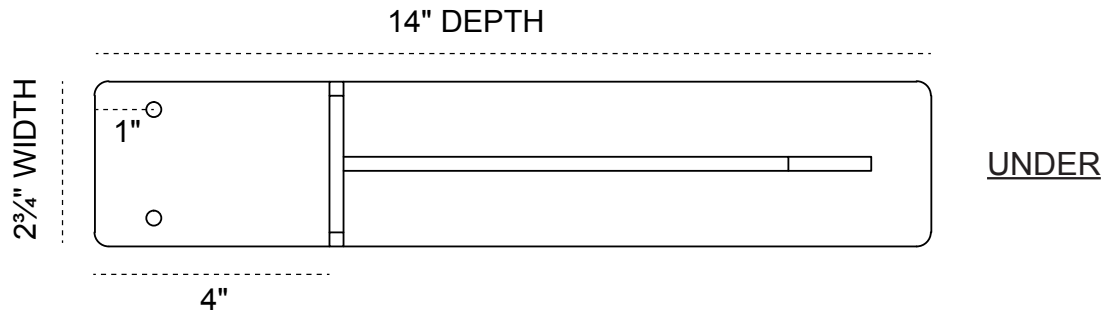

3-INCH W X 14-INCH D X 2-INCH H HEATON SUPPORT

HEAVY-DUTY 1/4" THICK

AVAILABLE IN:
STAINLESS STEEL
ZINC PLATED STEEL
POWDER COATED BLACK

BKTM03X14X02HESS
BKTM03X14X02HECRS
BKTM03X14X02HEPBL

P:866.607.0453 | F: 866.591.3143
2300 W. Main St. | Clarksville, TX 75426
sales@ekenamillwork.com | www.ekenamillwork.com