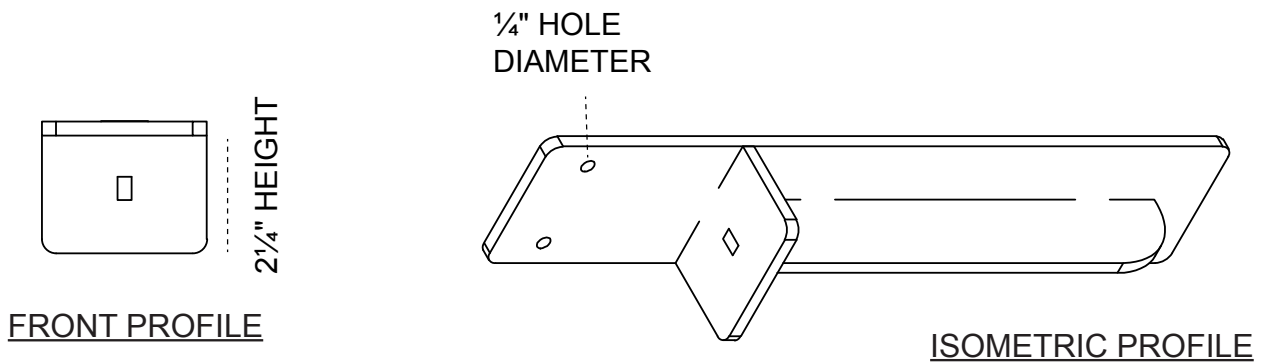

3-INCH W X 14-INCH D X 2-INCH H HEATON SUPPORT

HEAVY-DUTY 1/4" THICK

AVAILABLE IN:
STAINLESS STEEL
ZINC PLATED STEEL
POWDER COATED BLACK

BKTM03X14X02HESS
BKTM03X14X02HECRS
BKTM03X14X02HEPBL

P:866.607.0453 | F: 866.591.3143
2300 W. Main St. | Clarksville, TX 75426
sales@ekenamillwork.com | www.ekenamillwork.com