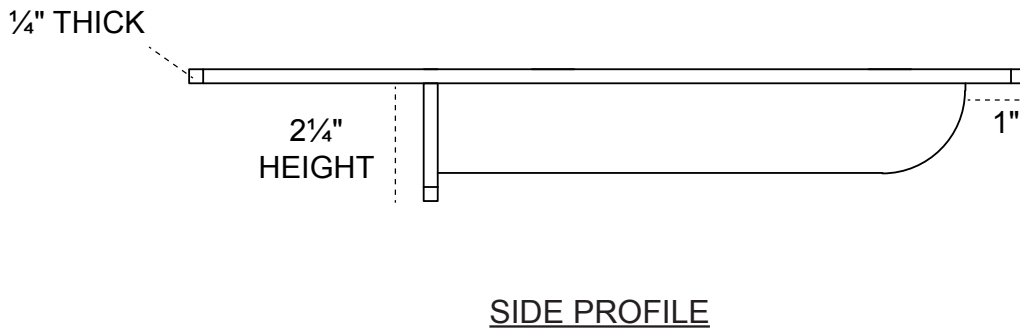

3-INCH W X 14-INCH D X 2-INCH H HEATON SUPPORT

HEAVY-DUTY 1/4" THICK

AVAILABLE IN:
STAINLESS STEEL
ZINC PLATED STEEL
POWDER COATED BLACK

BKTM03X14X02HESS
BKTM03X14X02HECRS
BKTM03X14X02HEPBL

P:866.607.0453 | F: 866.591.3143
2300 W. Main St. | Clarksville, TX 75426
sales@ekenamillwork.com | www.ekenamillwork.com